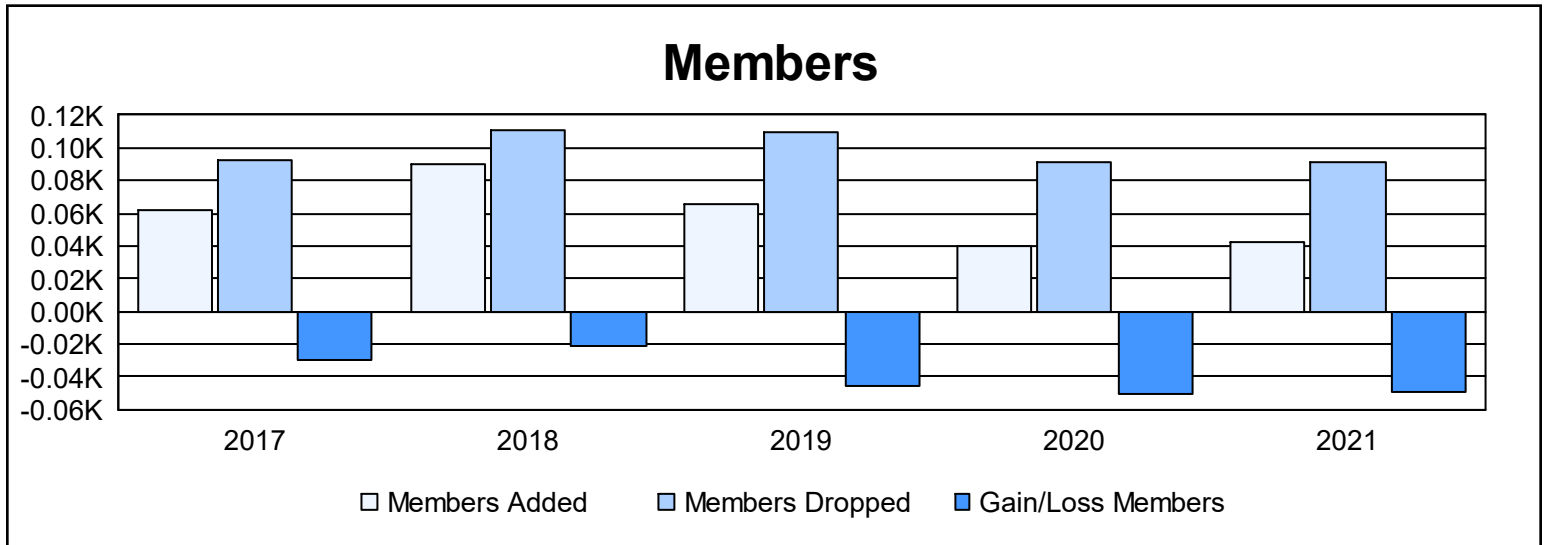

Year	New Clubs	Dropped Clubs	Gain/ Loss Clubs	New Members	Charter Members	Reinstate Members	Transfer Members	Total Member Added	Total Members Dropped	Gain/ Loss Members
2016-2017	0	0	0	57	0	4	1	62	92	-30
2017-2018	0	1	-1	79	0	1	10	90	111	-21
2018-2019	1	2	-1	29	35	0	1	65	110	-45
2019-2020	0	2	-2	33	0	3	4	40	91	-51
2020-2021	0	0	0	35	0	4	3	42	91	-49
<b>Average</b>	<b>0</b>	<b>1</b>	<b>-1</b>	<b>47</b>	<b>7</b>	<b>2</b>	<b>4</b>	<b>60</b>	<b>99</b>	<b>-39</b>

### Membership Composition June 2021 Cumulative