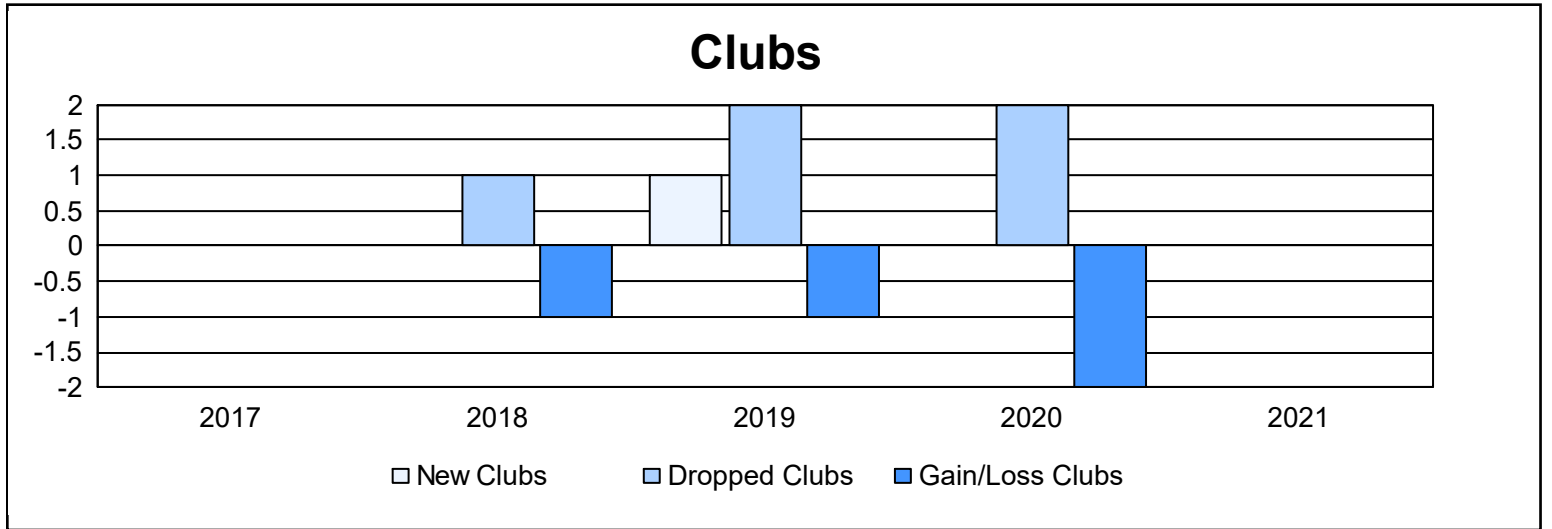

Year	New Clubs	Dropped Clubs	Gain/ Loss Clubs	New Members	Charter Members	Reinstate Members	Transfer Members	Total Member Added	Total Members Dropped	Gain/ Loss Members
2016-2017	0	0	0	57	0	4	1	62	92	-30
2017-2018	0	1	-1	79	0	1	10	90	111	-21
2018-2019	1	2	-1	29	35	0	1	65	110	-45
2019-2020	0	2	-2	33	0	3	4	40	91	-51
2020-2021	0	0	0	35	0	4	3	42	91	-49
<b>Average</b>	<b>0</b>	<b>1</b>	<b>-1</b>	<b>47</b>	<b>7</b>	<b>2</b>	<b>4</b>	<b>60</b>	<b>99</b>	<b>-39</b>

### Membership Composition June 2021 Cumulative